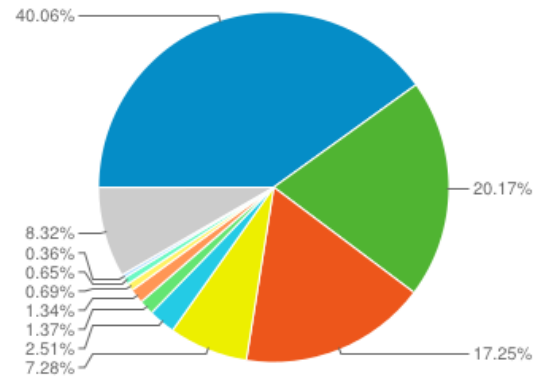

All Traffic

% of visits: 100.00%

Explorer

Site Usage

Visits

**7,733**

% of Total: 100.00% (7,733)

Pages / Visit

Bounce Rate

**55.22%**

Site Avg: 55.22% (0.00%)

Source / Medium

Visits

Visits

Contribution to total:

Visits

Source / Medium	Visits	Contribution to total
1. google / organic	3,098	40.06%
2. (direct) / (none)	1,560	20.17%
3. yahoo / organic	1,334	17.25%
4. bing / organic	563	7.28%
5. yandex / organic	194	2.51%
6. rong-chang.com / referral	106	1.37%
7. baidu / organic	104	1.34%
8. babylon / organic	53	0.69%
9. ask.com / referral	50	0.65%
10. so.360.cn / referral	28	0.36%